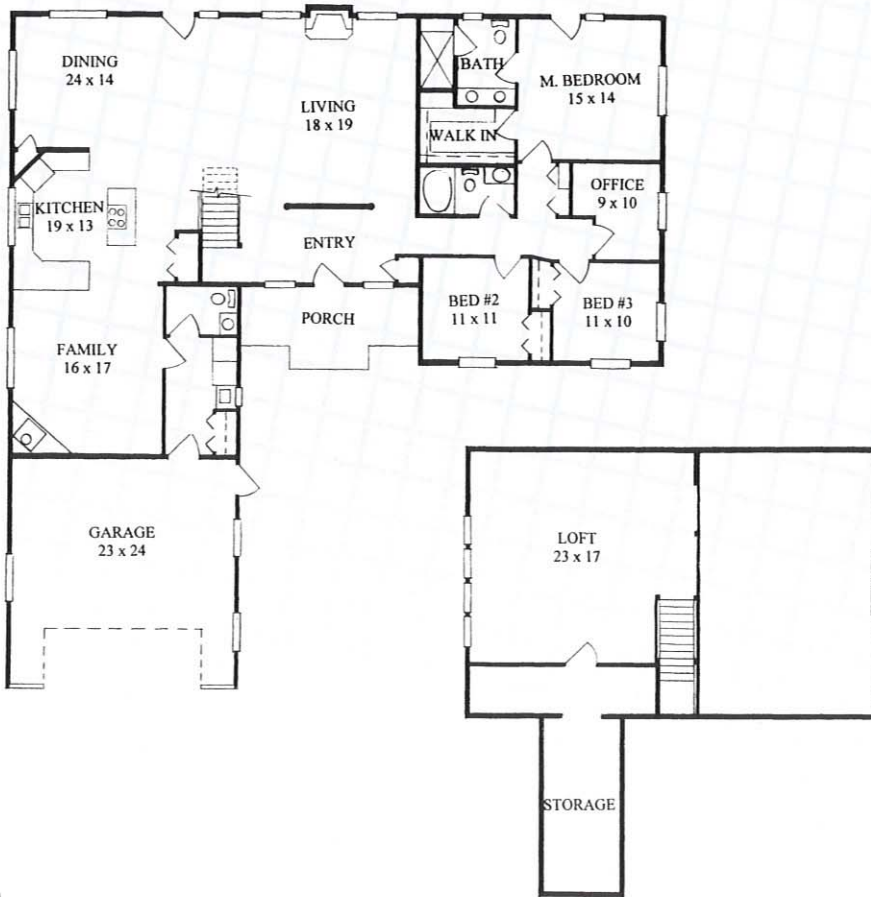

Terry Patrick Contractors

Category A

1

870 Lewis Rd., Naches

2,924 sq ft.

Kevin Patrick

The Hilton-Gruhn residence is a true gem hidden away in Naches just off Hwy 12. Kevin Patrick of Terry Patrick Contractor, Inc. (TPC) crafted this home perfectly for it's surroundings, in conjunction with the custom plans provided by Ron Pelson, of Traditional Designs. The craftsmanship of the hand-hewn log siding stands out while the beauty of the house's shape and color blends into the forest background. If you love open plan concepts, then you'll truly appreciate the spaciousness of the "Great Room", where the living area, with it's beautiful log and river rock fireplace and twenty seven foot ceiling peak, extends itself to a dining room, kitchen and family room on the main level. Stunning white and red oak hardwood floors cover this entire area. The tongue and groove floor of the loft serves as a beautiful ceiling for the rooms below, with the staircase as the crowning glory. The master suite, two bedrooms, an office and the main bathroom are more privately contained to the other side of the great room.